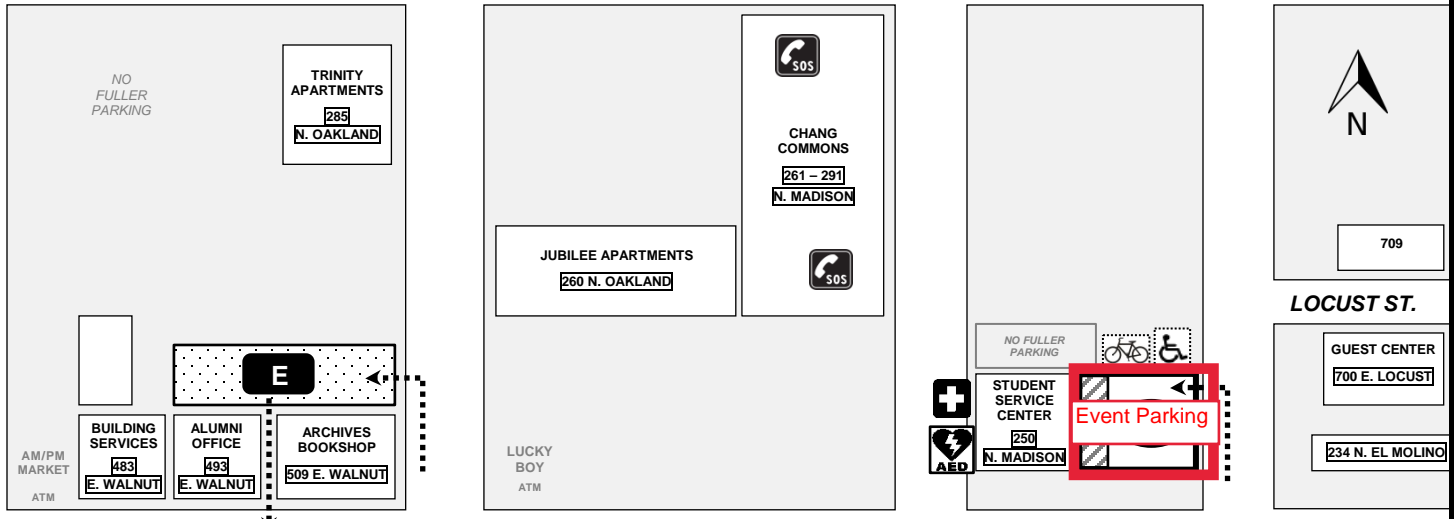

CORSON ST. (ONE WAY) ----->

WALNUT ST.

FORD PLACE DR.

-----> UNION ST. (ONE WAY)

FULLER
CAMPUS SAFETY

PARKING SERVICES
135 N. OAKLAND AVE • PAYTON LOBBY
PASADENA, CA 91101

PARKING SERVICES	(626) 584-5450
SAFETY HOTLINE	(626) 584-5444
PASADENA POLICE	(626) 744-4241
POST ALARM	(626) 446-7159
HILLCREST TOWING	(626) 798-7817
EMERGENCY	911

SECURITY SHUTTLE SERVICE
(626) 584-5444

-  **GENERAL PARKING**
-  **EMPLOYEE ONLY PARKING**
-  **STUDENT ONLY PARKING**
-  **2-HR VISITOR ONLY PARKING**
-  **BICYCLE RACKS**
-  **MOTORCYCLE STALL**
-  **HANDICAP STALL**
-  **FIRST AID STATION**
-  **AUTOMATED EXTERNAL DEFIBRILLATOR (AED)**
-  **EMERGENCY CALL BOX**
-  **INFORMATION CENTER & PARKING KIOSK**