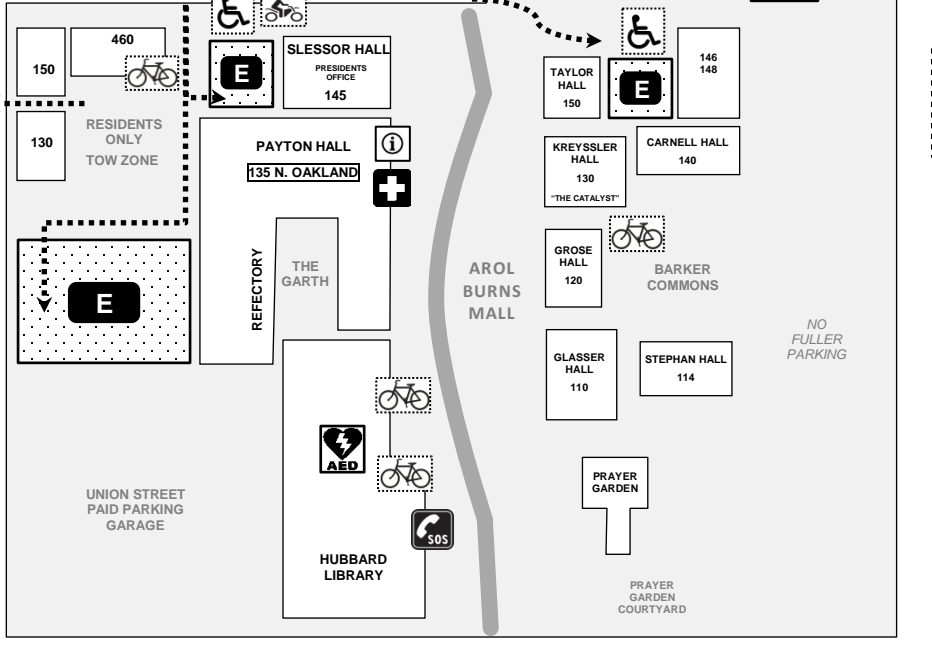

CORSON ST. (ONE WAY) ----->

WALNUT ST.

FORD PLACE DR.

-----> UNION ST. (ONE WAY)

FULLER
CAMPUS SAFETY

PARKING SERVICES
135 N. OAKLAND AVE • PAYTON LOBBY
PASADENA, CA 91101

PARKING SERVICES	(626) 584-5450
SAFETY HOTLINE	(626) 584-5444
PASADENA POLICE	(626) 744-4241
POST ALARM	(626) 446-7159
HILLCREST TOWING	(626) 798-7817
EMERGENCY	911

SECURITY SHUTTLE SERVICE
(626) 584-5444

-  **GENERAL PARKING**
-  **EMPLOYEE ONLY PARKING**
-  **STUDENT ONLY PARKING**
-  **2-HR VISITOR ONLY PARKING**
-  **BICYCLE RACKS**
-  **MOTORCYCLE STALL**
-  **HANDICAP STALL**
-  **FIRST AID STATION**
-  **AUTOMATED EXTERNAL DEFIBRILLATOR (AED)**
-  **EMERGENCY CALL BOX**
-  **INFORMATION CENTER & PARKING KIOSK**