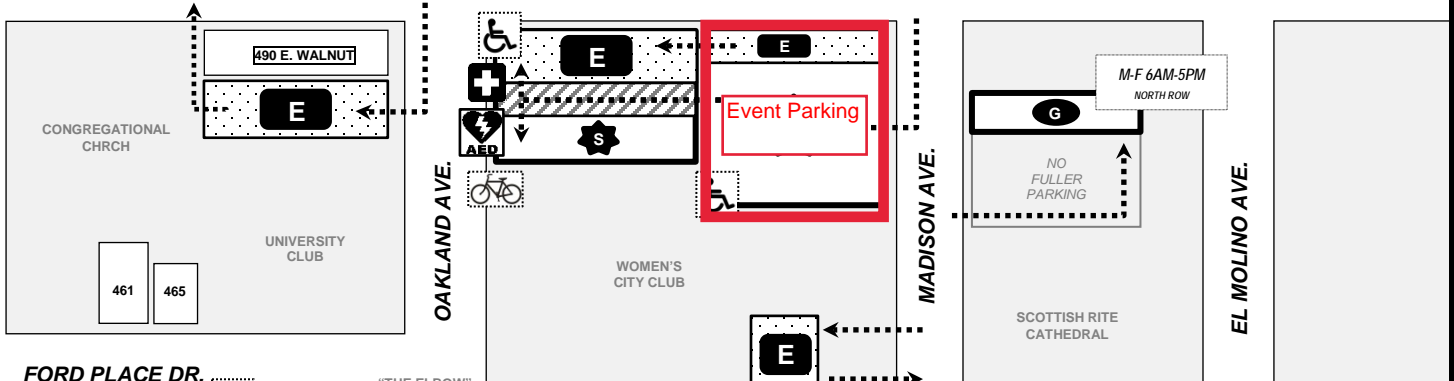

CORSON ST. (ONE WAY) ----->

WALNUT ST.

FORD PLACE DR.

-----> UNION ST. (ONE WAY)

FULLER
CAMPUS SAFETY

PARKING SERVICES
135 N. OAKLAND AVE • PAYTON LOBBY
PASADENA, CA 91101

PARKING SERVICES	(626) 584-5450
SAFETY HOTLINE	(626) 584-5444
PASADENA POLICE	(626) 744-4241
POST ALARM	(626) 446-7159
HILLCREST TOWING	(626) 798-7817
EMERGENCY	911

SECURITY SHUTTLE SERVICE
(626) 584-5444

-  **GENERAL PARKING**
-  **EMPLOYEE ONLY PARKING**
-  **STUDENT ONLY PARKING**
-  **2-HR VISITOR ONLY PARKING**
-  **BICYCLE RACKS**
-  **MOTORCYCLE STALL**
-  **HANDICAP STALL**
-  **FIRST AID STATION**
-  **AUTOMATED EXTERNAL DEFIBRILLATOR (AED)**
-  **EMERGENCY CALL BOX**
-  **INFORMATION CENTER & PARKING KIOSK**